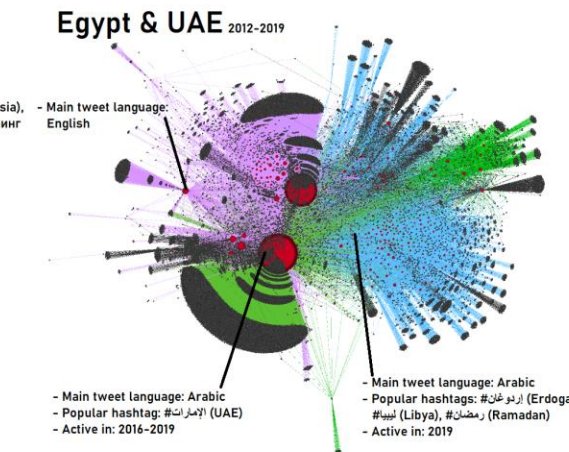

Pro-Trump bots 'spread anti-China COVID misinformation online'

by Daniel Harries

Share [Facebook] [Twitter] [Reddit] [WhatsApp] [Email] [Link]

Ice-T takes to Twitter to acknowledge Boise's massive turnout for Tuesday's vigil

BY MICHAEL DEEDS

JUNE 04, 2020 11:05 AM, UPDATED JUNE 04, 2020 06:55 PM

[Twitter] [Facebook] [Email] [Share]

TOP NEWS

10AM

context and concept

Account Creation Year: 2008 - 2013 (green), 2014 - 2015 (blue), 2016 - 2017 (purple), 2018 - 2019 (grey)

● inauthentic account (red dot) ● hashtag in tweet (black dot)

context and concept

Features and requirements

Network Investigators

Data Analysts

Func. requirements

non FUNC. requirements

Backend