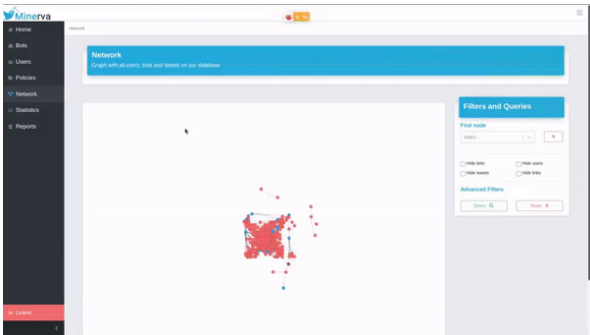

rest api & Frontend

Network