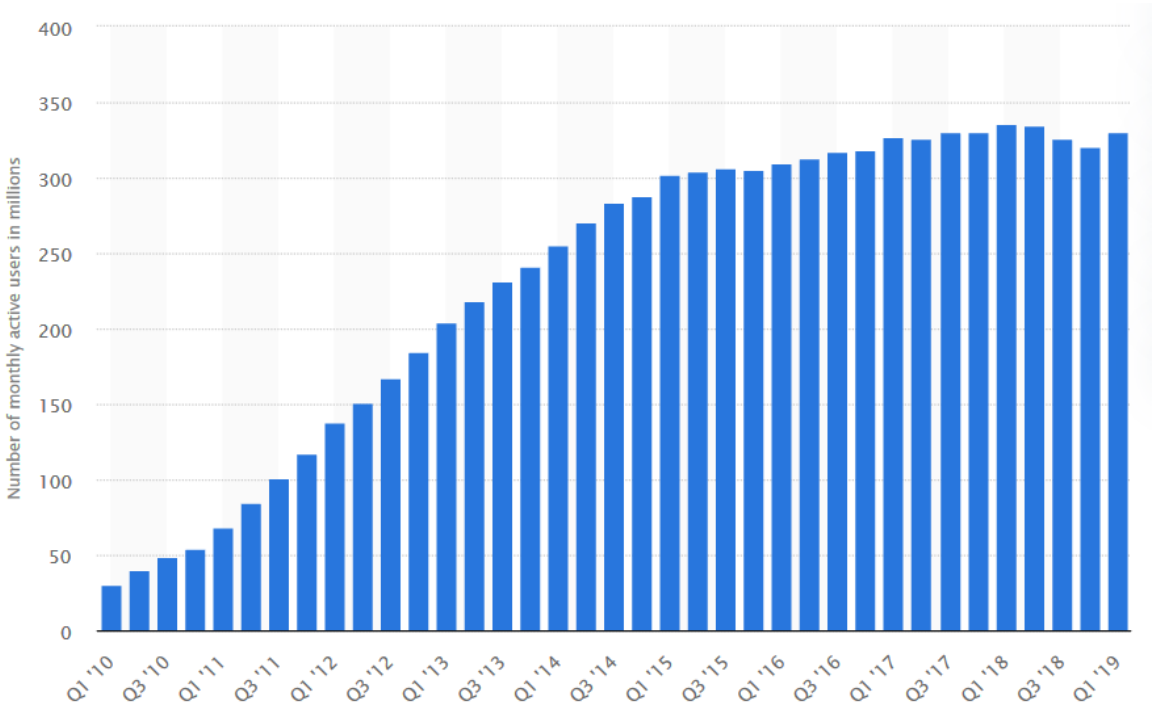

context and concept

Twitter Statistics

<https://www.omnicoreagency.com/twitter-statistics/>

>330 million **Monthly Active Users**

>152 million **Daily Active Users**

>500 million **Tweets Sent per Day**

<https://www.statista.com/statistics/282087/number-of-monthly-active-twitter-users/>