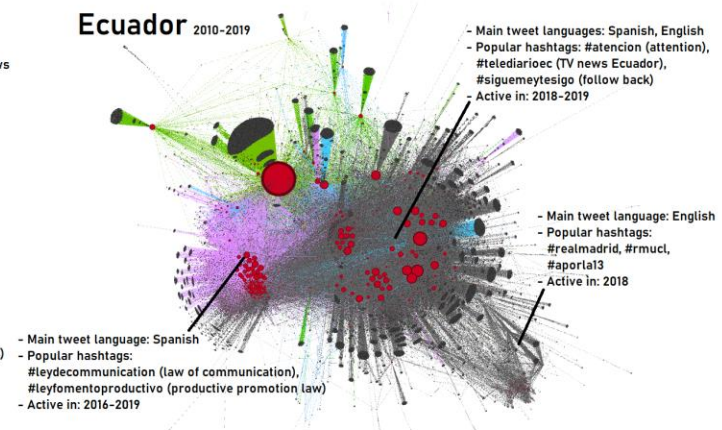

Pro-Trump bots 'spread anti-China COVID misinformation online'

by Daniel Harries

Share [Facebook] [Twitter] [Reddit] [WhatsApp] [Email] [Link]

Ice-T takes to Twitter to acknowledge Boise's massive turnout for Tuesday's vigil

BY MICHAEL DEEDS

JUNE 04, 2020 11:05 AM, UPDATED JUNE 04, 2020 06:55 PM

[Twitter] [Facebook] [Email] [Share]

TOP NEWS

10AM

context and concept

Account Creation Year: 2008 - 2013 (green), 2014 - 2015 (blue), 2016 - 2017 (purple), 2018 - 2019 (grey)

● inauthentic account (red dot) ● hashtag in tweet (black dot)

context and concept

Features and requirements

Network Investigators

Data Analysts

Func. requirements

non FUNC. requirements

Backend