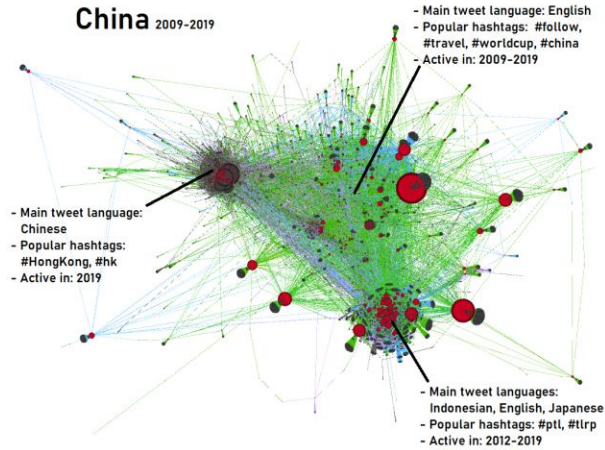

Pro-Trump bots 'spread anti-China COVID misinformation online'

by Daniel Harries

Share [Facebook] [Twitter] [Reddit] [WhatsApp] [Email] [Link]

Ice-T takes to Twitter to acknowledge Boise's massive turnout for Tuesday's vigil

BY MICHAEL DEEDS

JUNE 04, 2020 11:05 AM, UPDATED JUNE 04, 2020 06:55 PM

[Twitter] [Facebook] [Email] [Share]

TOP NEWS

10AM

context and concept

Account Creation Year: 2008 - 2013 (green), 2014 - 2015 (blue), 2016 - 2017 (purple), 2018 - 2019 (grey)

● inauthentic account (red dot) ● hashtag in tweet (black dot)

context and concept

Features and requirements

Network Investigators

Data Analysts

Func. requirements

non FUNC. requirements

Backend