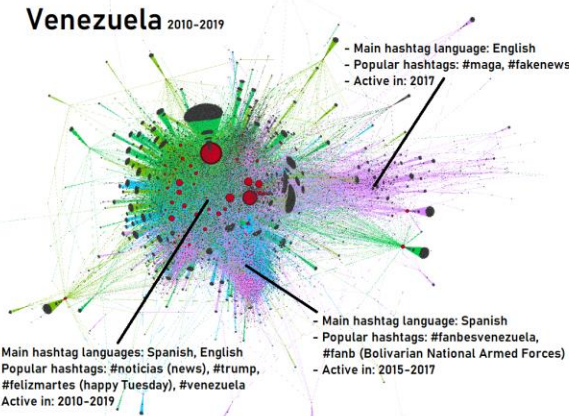

Pro-Trump bots 'spread anti-China COVID misinformation online'

by Daniel Harries

Share [Facebook] [Twitter] [Reddit] [WhatsApp] [Email] [Link]

Ice-T takes to Twitter to acknowledge Boise's massive turnout for Tuesday's vigil

BY MICHAEL DEEDS

JUNE 04, 2020 11:05 AM, UPDATED JUNE 04, 2020 06:55 PM

[Twitter] [Facebook] [Email] [Share]

TOP NEWS

10AM

context and concept

Account Creation Year: 2008 - 2013 (green), 2014 - 2015 (blue), 2016 - 2017 (purple), 2018 - 2019 (grey)

● inauthentic account (red dot) ● hashtag in tweet (black dot)

context and concept

Features and requirements

Network Investigators

Data Analysts

Func. requirements

non FUNC. requirements

Backend