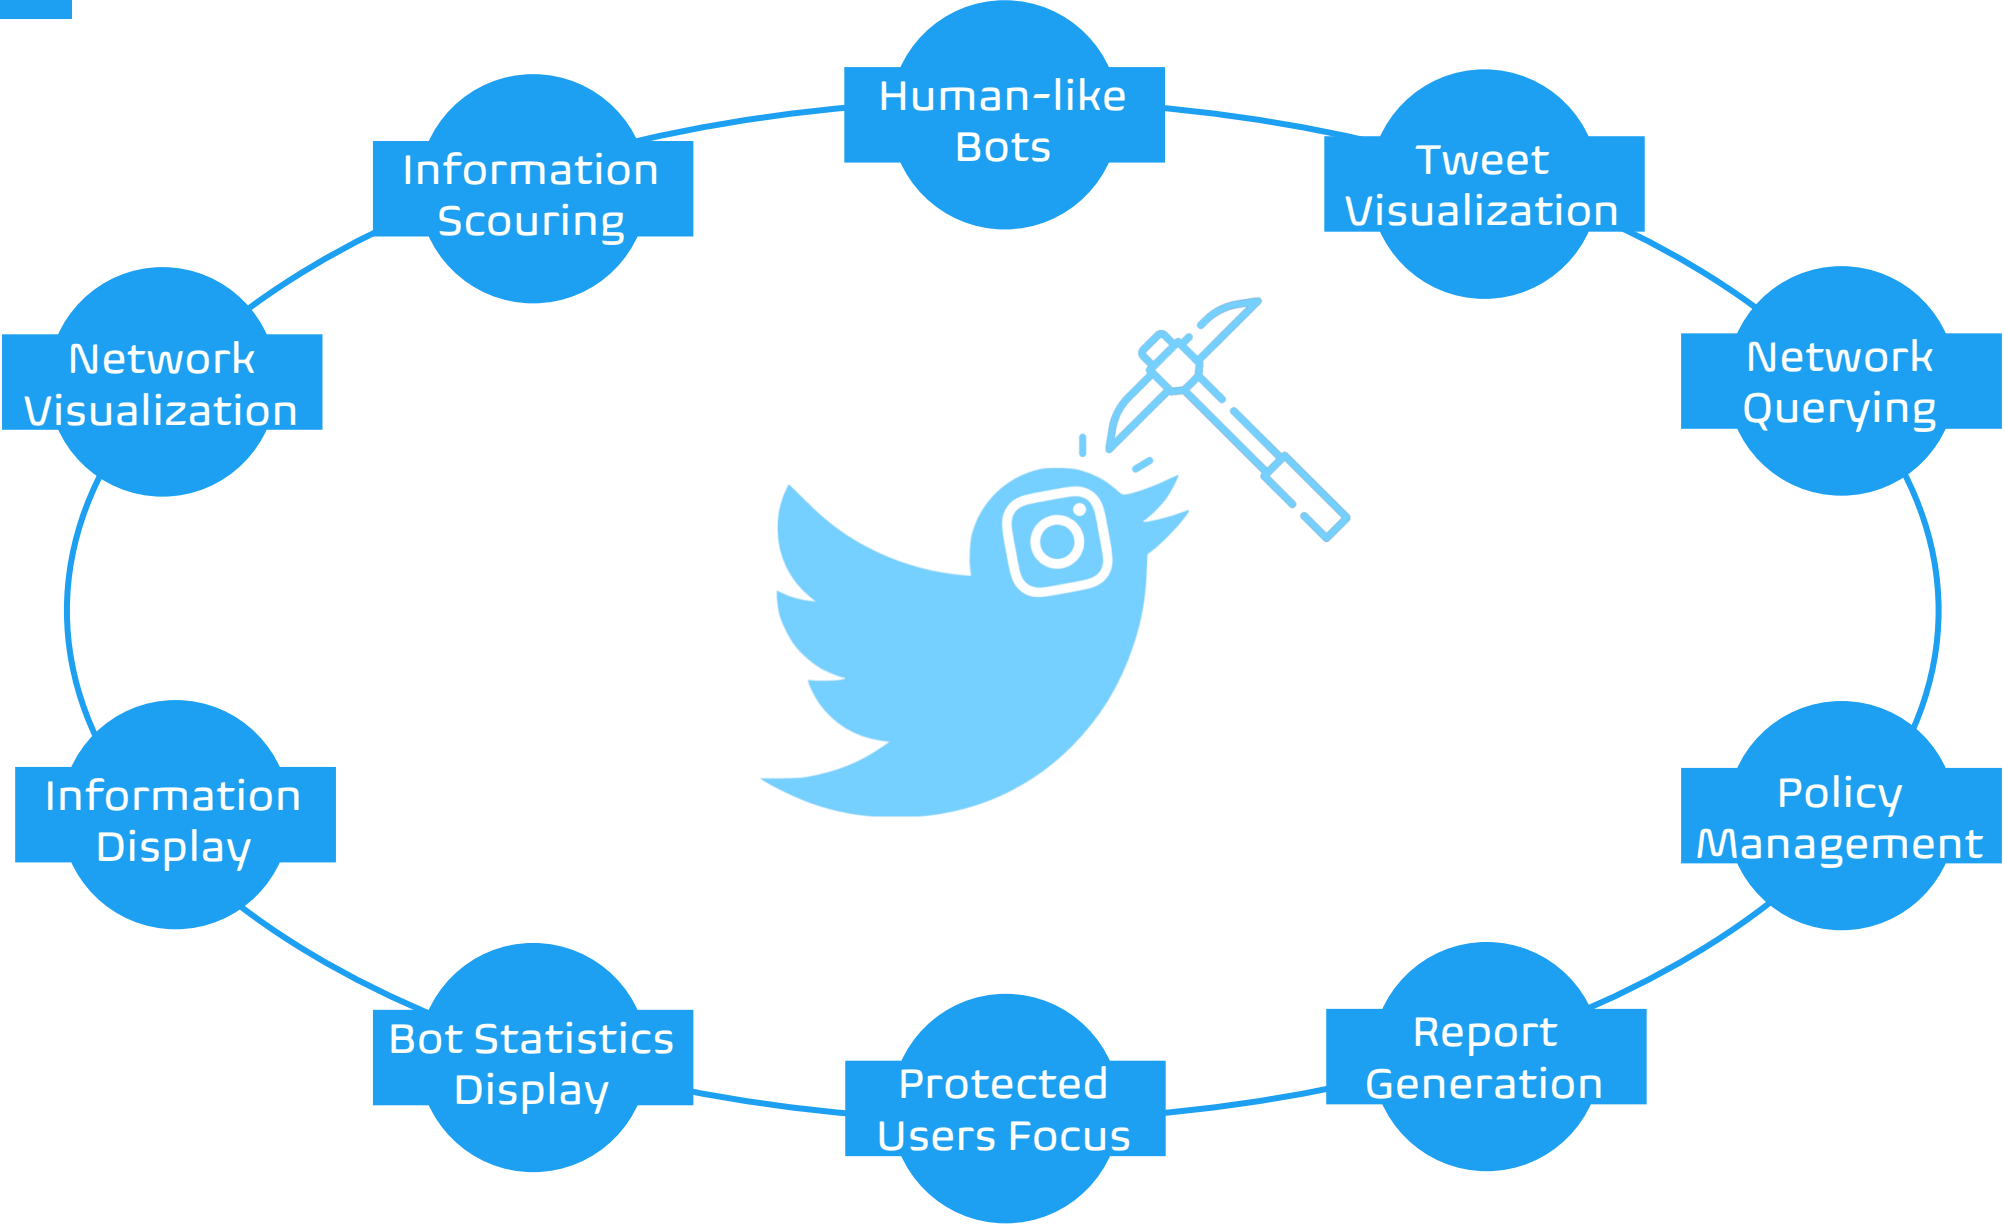

● inauthentic account (red dot) ● hashtag in tweet (black dot)

context and concept

Features and requirements

Network Investigators

Data Analysts

Func. requirements

non FUNC. requirements

Backend

Easy to Use

Easy to Learn

Layman Terms

Clean Graphs

High Query Language Abstraction

Minimalist Design

ToolTips

system architecture

- Bots infiltrate Twitter
- Bots scour for information
- Are capable interacting with Twitter and its users through **retweets, likes, follow requests**, and so on

← António Pinto
3.610 Tweets

Editar perfil