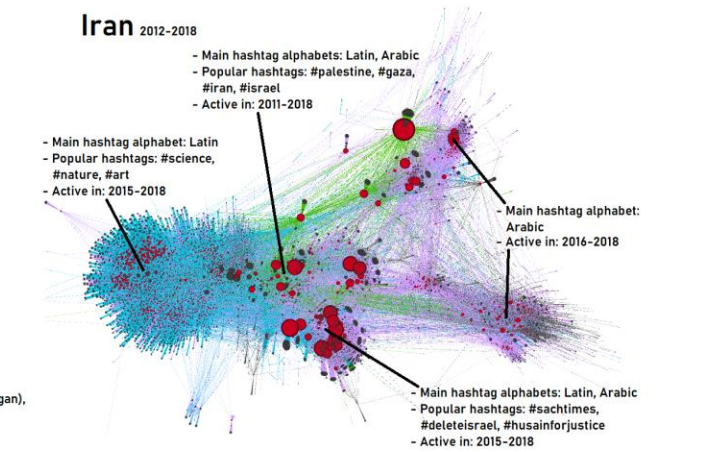

Pro-Trump bots 'spread anti-China COVID misinformation online'

by Daniel Harries

Share [Facebook] [Twitter] [Reddit] [WhatsApp] [Email] [Link]

Ice-T takes to Twitter to acknowledge Boise's massive turnout for Tuesday's vigil

BY MICHAEL DEEDS

JUNE 04, 2020 11:05 AM, UPDATED JUNE 04, 2020 06:55 PM

[Twitter] [Facebook] [Email] [Share]

TOP NEWS

10AM

context and concept

Account Creation Year: 2008 - 2013 (green), 2014 - 2015 (blue), 2016 - 2017 (purple), 2018 - 2019 (grey)

● inauthentic account (red dot) ● hashtag in tweet (black dot)

context and concept

Features and requirements

Network Investigators

Data Analysts

Func. requirements

non FUNC. requirements

Backend